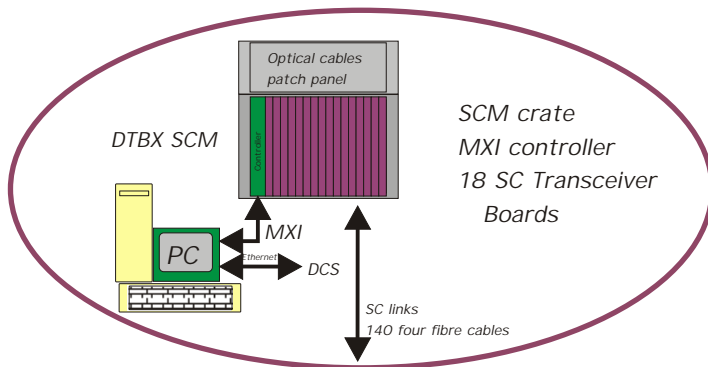

DTBX SLOW CONTROL LAYOUT

Padova, october 21th, 1999

To/From SCM